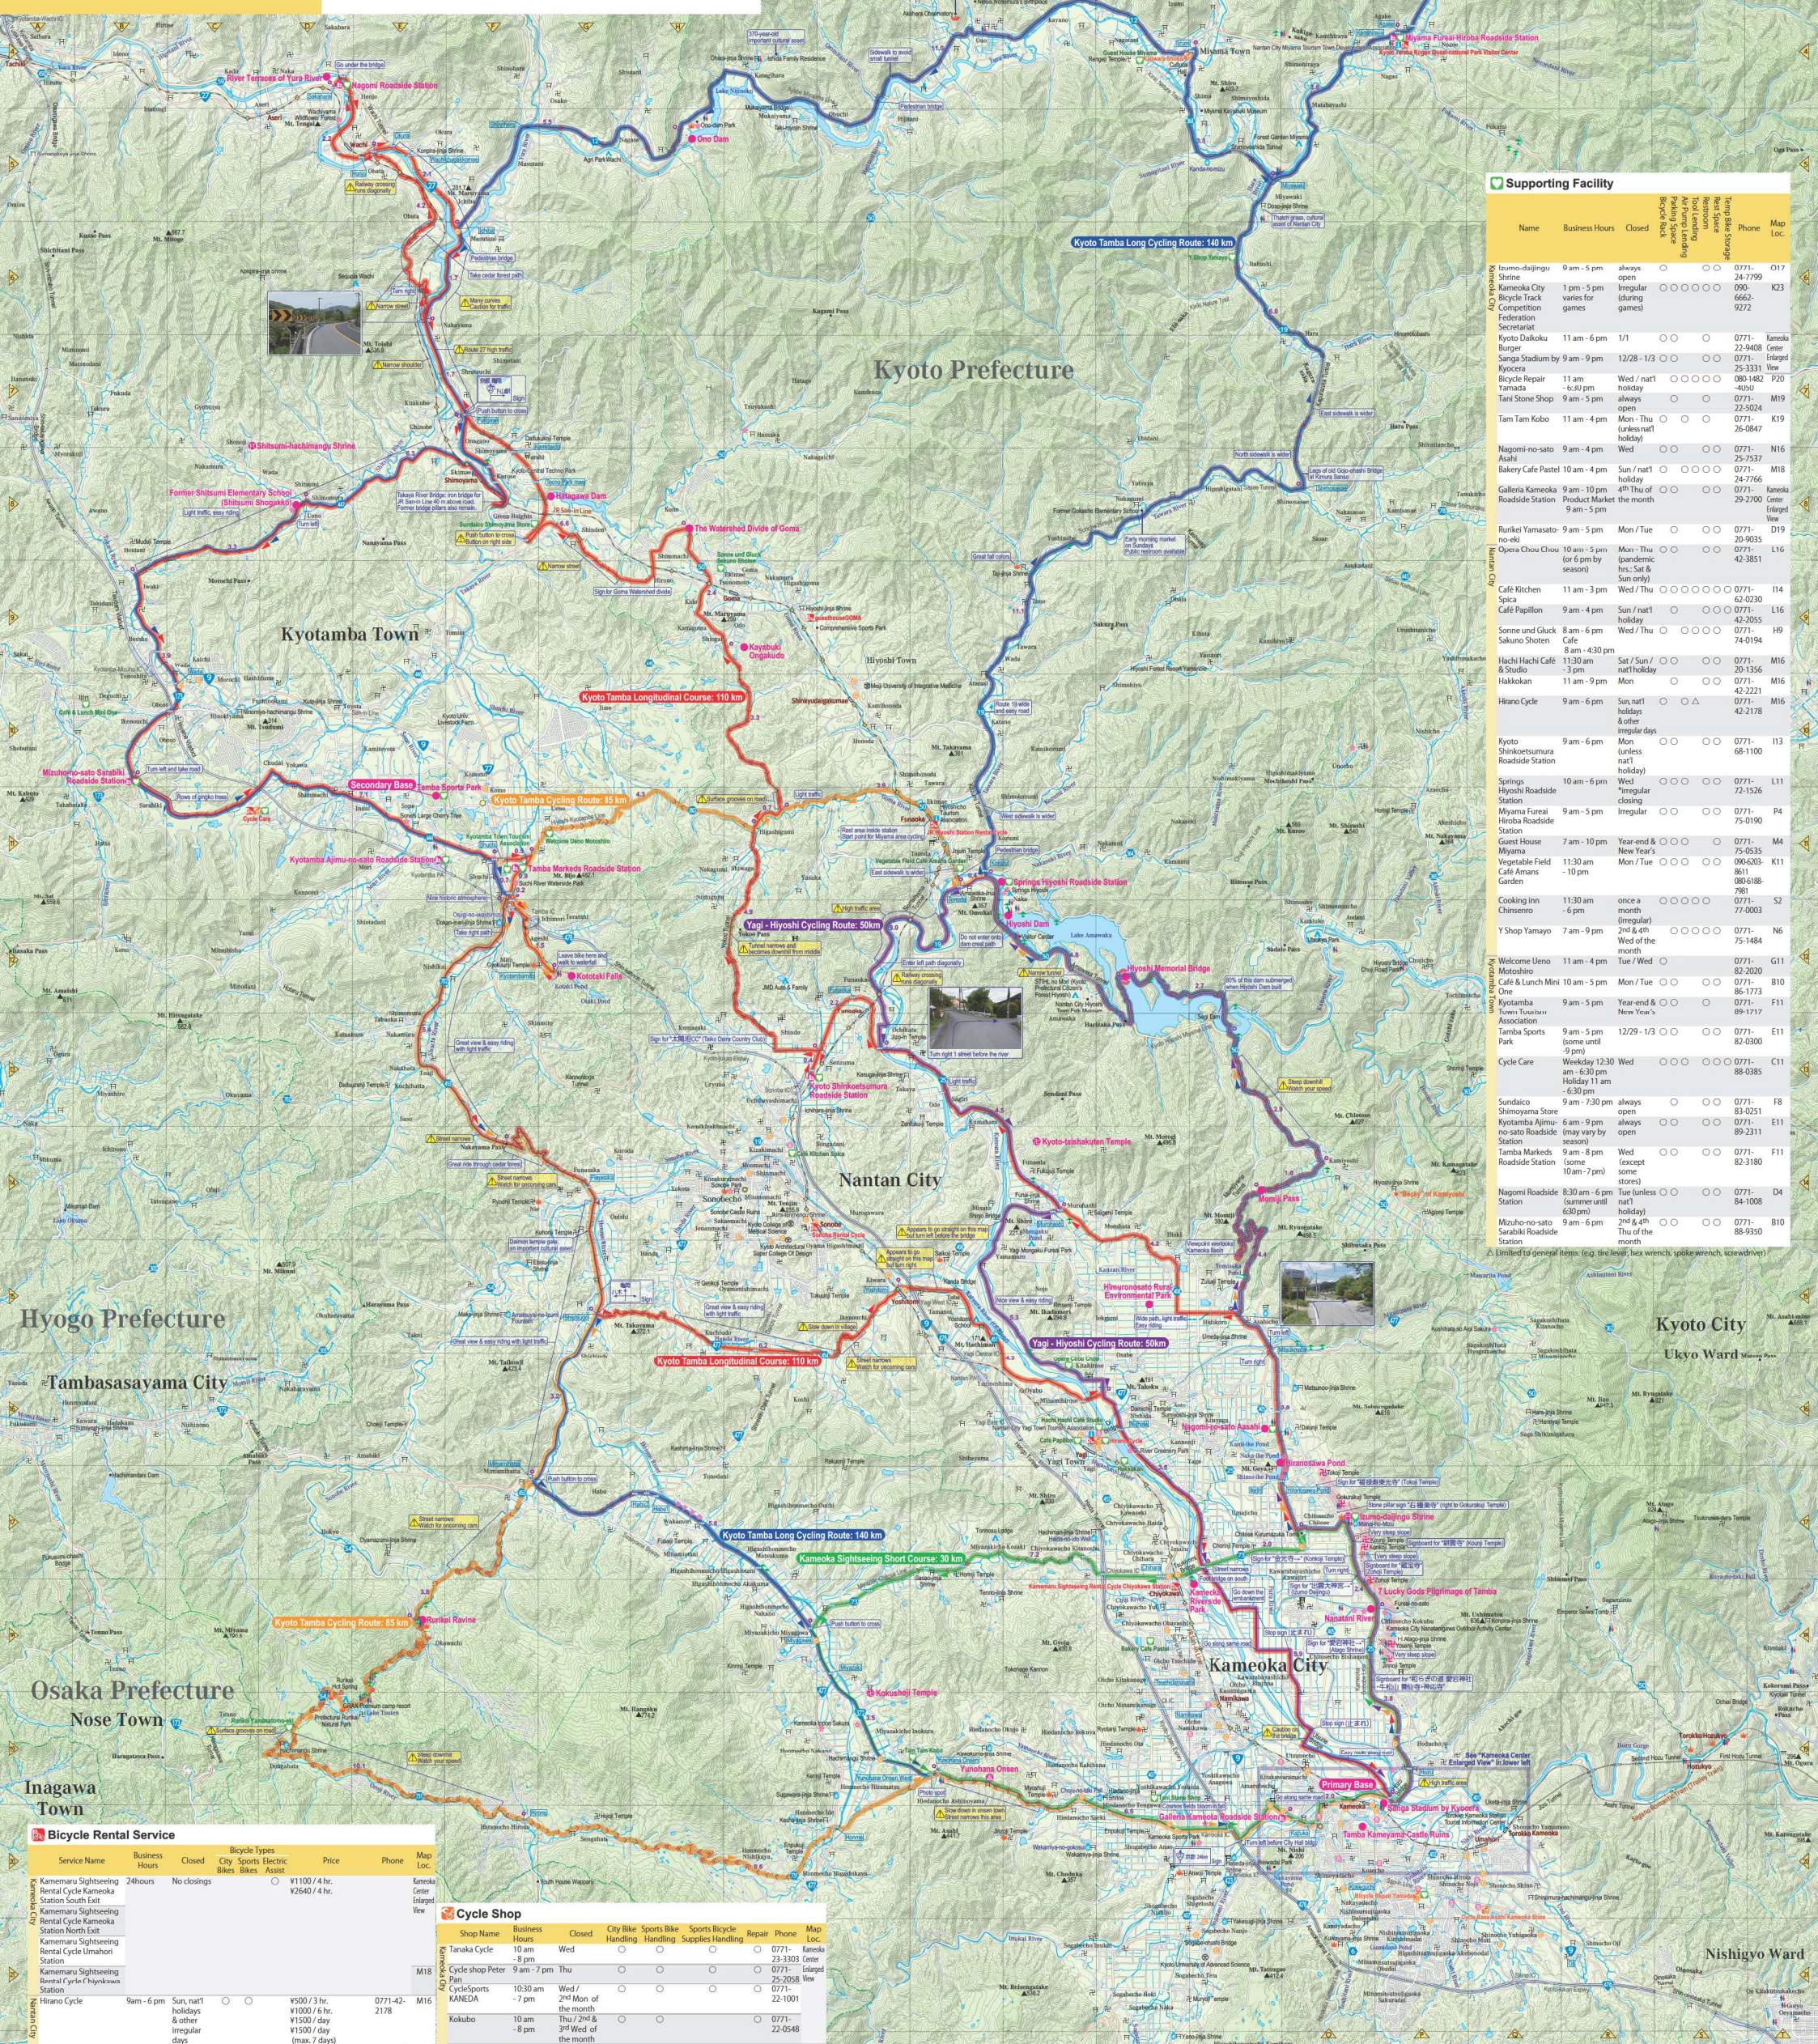

1. **Legend**
2. Recommended Routes (Details on Back)
   - Kameoka Sightseeing Short Course: 30 km
   - Yagi - Hiyoashi Cycling Route: 50 km
   - Kyoto Tamba Cycling Route: 85 km
   - Kyoto Tamba Longitudinal Course: 110 km
   - Kyoto Tamba Long Cycling Route: 140 km
   - Section Distance
   - Low > High Slope
   - Moderate
   - Steep
   - Very Steep
   - Recommended Spot (Details on Back)
   - Supporting Facility
   - Bicycle Rental Service
   - Bicycle Shop
   - Caution Spot
   - Public Restroom
   - Rest Area
   - Tourist Information Center
   - Viewpoint
   - Camp Site
   - Hot Spring / Public Bath
   - Cherry Blossom Site
   - Autumn Foliage Site
   - Potable Spring
   - Supermarket / Shopping Center
   - Convenience Store
   - School
   - Temple
   - Shrine
   - A123 Peak (Elevation)
   - City Hall
   - 500
   - 400
   - 300
   - 200
   - 100
   - 0
   - Intersection Name
   - National Route
   - Prefectural Route
   - Road
   - Pedestrian Path
   - Prefectural Border
   - Municipal Border
   - Elevation (m)
   - 1000
   - 900
   - 800
   - 700
   - 600
   - 500
   - 400
   - 300
   - 200
   - 100
   - 0

Kyoto Tamba Cycle Route Map

Supporting Facility

Name	Business Hours	Closed	Open	Phone	Map Loc.
Izumoto-daijingu Shrine	9 am - 5 pm	always open	○ ○ ○ ○ ○	0771-24-7799	O17
Kameoka City Bicycle Track Competition Secretariat	1 pm - 5 pm varies for games	Irregular (during games)	○ ○ ○ ○ ○	080-6662-9272	K23
Kyoto Daikoku Burger	11 am - 6 pm	1/1	○ ○ ○ ○ ○	0771-22-9408	Kameoka Center
Sanga Stadium by Burger	9 am - 9 pm	12/28 - 1/3	○ ○ ○ ○ ○	0771-25-3311	E19
Kyocera Bicycle Repair Yamada	11 am - 6:40 pm	Wed / nat'l holiday	○ ○ ○ ○ ○	080-1482-4050	P20
Tani Stone Shop	9 am - 5 pm	always open	○ ○ ○ ○ ○	0771-22-5024	M19
Tam Tam Kobo	11 am - 4 pm	Mon - Thu (unless nat'l holiday)	○ ○ ○ ○ ○	0771-26-0847	K19
Nagomi-no-sato Bakery Cafe	9 am - 4 pm	Wed	○ ○ ○ ○ ○	0771-25-7537	N16
Bakery Cafe Pastel 10	10 am - 4 pm	Sun / nat'l holiday	○ ○ ○ ○ ○	0771-24-7765	M18
Galleria Kameoka Roadside Station	9 am - 10 pm	Product Market the month 9 am - 5 pm	○ ○ ○ ○ ○	0771-29-2700	Kameoka Center Enlarged View
Ruriei Yamamoto	9 am - 5 pm	Mon / Tue	○ ○ ○ ○ ○	0771-20-9035	D19
Opena Chou Chou	10 am - 5 pm (or 6 pm by season)	Mon - Thu (pandemic hrs: Sat & Sun only)	○ ○ ○ ○ ○	42-3851	L16
Cafe Kitchen Spica	11 am - 3 pm	Wed / Thu	○ ○ ○ ○ ○	0771-62-0230	I14
Cafe Papillon	9 am - 4 pm	Sun / nat'l holiday	○ ○ ○ ○ ○	0771-42-2055	H16
Some und Gluck Sakuno Shoten	8 am - 6 pm	Wed / Thu	○ ○ ○ ○ ○	74-0194	H9
Hachi Hachi Cafe & Studio	8 am - 4:30 pm - 3 pm	Sat / Sun / nat'l holiday	○ ○ ○ ○ ○	0771-20-1356	M16
Hakkokan	11 am - 9 pm	Mon	○ ○ ○ ○ ○	0771-42-2221	M16
Hirano Cycle	9 am - 6 pm	Sun, nat'l holiday & other irregular days	○ ○ ○ ○ ○	42-2178	M16
Kyoto Shinkoetsuura Roadside Station	9 am - 6 pm	(unless nat'l holiday)	○ ○ ○ ○ ○	0771-68-1100	I13
Springs Hyoshi Roadside Station	10 am - 6 pm	Wed *regular closing	○ ○ ○ ○ ○	0771-72-1526	L11
Hyosha Roadside Station	9 am - 5 pm	Irregular	○ ○ ○ ○ ○	0771-75-0190	P4
Guest House Miyama Fureai Hiroba Roadside Station	7 am - 10 pm	Year-end & New Year's	○ ○ ○ ○ ○	0771-75-0535	M4
Vegetable Field Cafe Amans	11:30 am - 10 pm	Mon / Tue	○ ○ ○ ○ ○	090-4033-8611	K11
Cooking Inn Chinenro	11:30 am - 6 pm	once a month (Irregular)	○ ○ ○ ○ ○	080-6188-7961	S2
Y Shop Yamayo	7 am - 9 pm	2nd & 4th Wed of the month	○ ○ ○ ○ ○	0771-75-1484	N6
Welcome Ueno Motohishio Cafe & Lunch Mini	10 am - 5 pm	Mon / Tue	○ ○ ○ ○ ○	0771-82-2020	B10
Kyotamba Town Tourist Association	9 am - 5 pm	Year-end & New Year's	○ ○ ○ ○ ○	0771-89-1717	F11
Tamba Sports Park	9 am - 5 pm (some until 9 pm)	12/29 - 1/3	○ ○ ○ ○ ○	0771-82-0300	E11
Cycle Care	Weekday 12:30 - 6:30 pm	Wed Holiday 11 am - 6:30 pm	○ ○ ○ ○ ○	0771-88-0385	C11
Sundaco Shimoyama Store	9 am - 7:30 pm	always open	○ ○ ○ ○ ○	0771-83-0251	F8
Kyotamba Ajimu-no-sato Roadside Station	6 am - 9 pm (may vary by station)	always open	○ ○ ○ ○ ○	0771-89-2311	E11
Tamba Markets Roadside Station	9 am - 8 pm (some 10 am - 7 pm)	Wed (except some stores)	○ ○ ○ ○ ○	0771-82-1810	F11
Nagomi Roadside Station	8:30 am - 6 pm (summer until 6:30 pm)	Tue (unless nat'l holiday)	○ ○ ○ ○ ○	0771-84-1008	D4
Mizuno-no-sato Sarabiki Roadside Station	9 am - 6 pm	2nd & 4th Thu of the month	○ ○ ○ ○ ○	0771-88-9350	B10

△ Limited for general items (e.g. tire seal, bike wrench, spoke wrench, screwdriver)